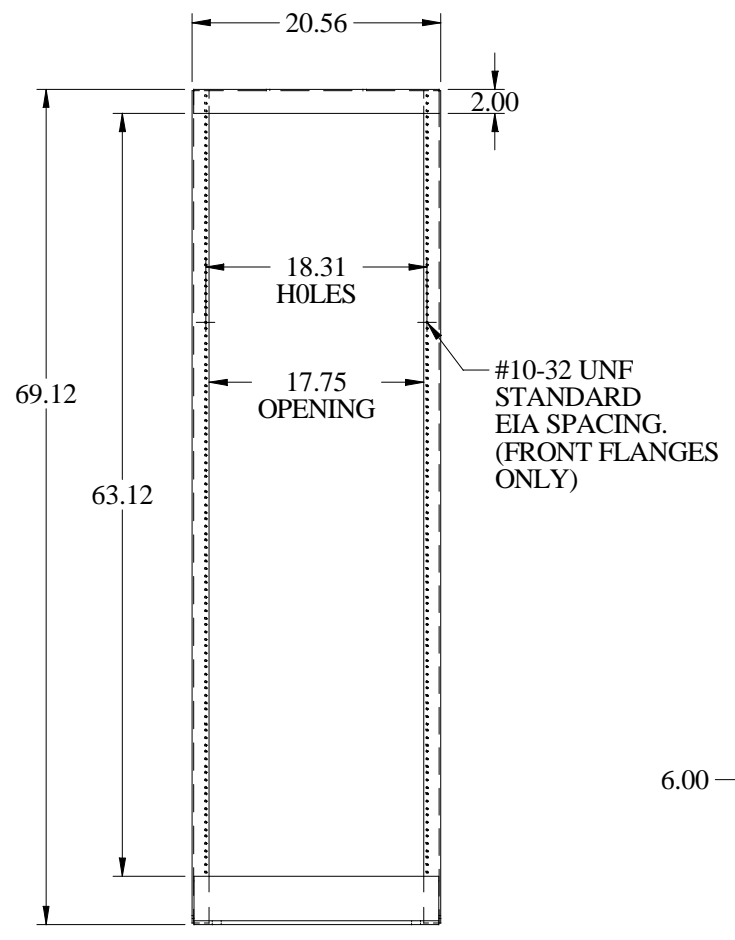

**PART No. DNRR63HDW**  
 for more information visit  
[www.hammondmfg.com](http://www.hammondmfg.com)  
 Data subject to change without notice  
 Isometric drawing Not to Scale

FRONT VIEW

SIDE VIEW